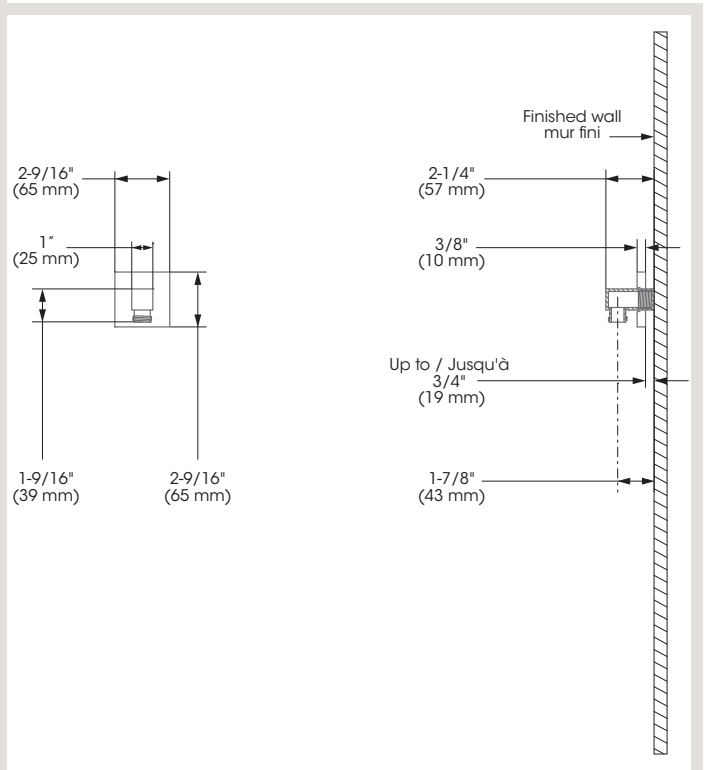

Style: **ACCESS**

Water supply elbow – Coude d'alimentation

FINISH	Polished chrome
INSTALLATION	3/4" adjustment
FLANGE DIMENSIONS	2-1/2" x 2-1/2" x 3/8"
COMPOSITION	Brass
CONNECTIONS	1/2" NPT

FINI	Chrome poli
INSTALLATION	Ajustement de 3/4 po
DIMENSIONS BRIDE	2-1/2 po x 2-1/2 po x 3/8 po
COMPOSITION	Laiton
CONNEXIONS	1/2 po NPT